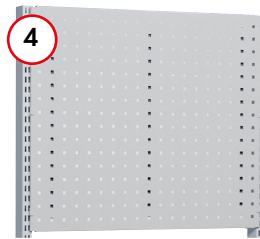

Ordering Information

M30 Disinfection Cart and optional accessories

Description	Order No	List Price
1 Basic cart frame	C74041000	$463.18
2 Bottom shelf for basic cart, M30	852665-49	$59.14
3 Steel shelf with lip, M30 x 12"D	US-836028-49	$49.49
Steel shelf with lip, M30 x 16"D	US-852283-49	$52.13
Brackets for middle shelf, using 852665-49 shelf (sold separately)	852721-49	$24.34
Rubber mat for bottom/middle shelf	839701-00	$39.13
4 Perforated back panel, M30 x 24.1"H	861512-49	$100.90
5 Paper roll holder for perforated panel	854043-49	$96.98
6 Utility box for perforated panel	854041-49	$42.37
7 Waste basket holder for perforated panel	854044-49	$8.98
8 Waste basket holder for upright	835773-49	$25.76
Waste basket, blue	839159-00	$10.77
9 Recycling material bin	PRMB	$178.24
10 Bottle holder for perforated panel	832162-51	$12.71
11 R47 small shelf hook for perforated panel	831654-49	$16.96
12 Hook set 1, 20 pcs	855001-51	$90.39
13 Bin rail, M30	US-859151-49	$23.89
14 Set of 4 stacking bins, blue (6.5" x 4.13" x 2.95")*	SBS4-1015-6	$13.66
Set of 4 ESD stacking bins, black (6.5" x 4.13" x 2.95")*	SBS4-1015-4ESD	$23.02

*7 bins will fit on each M30 bin rail.

ADDITIONAL
ACCESSORY OPTIONS
AVAILABLE. CONTACT
TRESTON FOR MORE
INFORMATION.