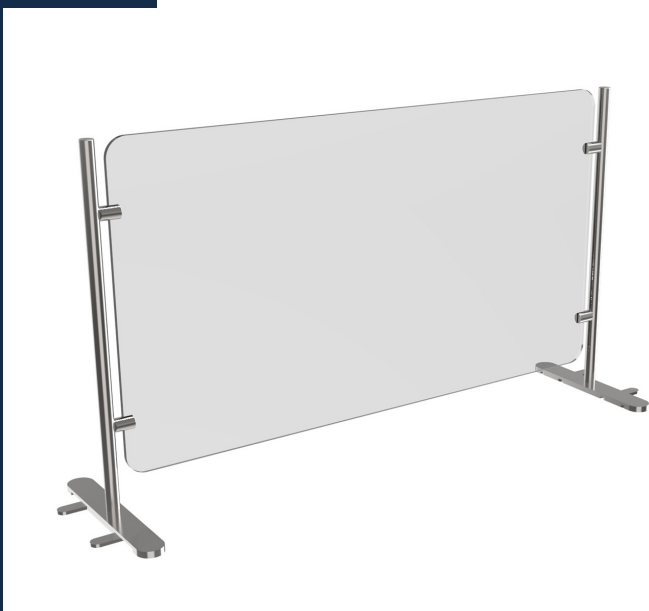

TARRISON

2020

WWW.TARRISON.COM

V.1.0

BARRIERS

Freestanding & Portable

A STEADY SOLUTION

THANKS TO OUR FOLD-OUT STABILIZING SUPPORTS

Tarrison Barrier Systems feature 1" diameter, 16 gauge posts with 1/2" thick base plates. All acrylic panels are 3/8" thick with smooth, radius corners. Every freestanding barrier kit includes (2) freestanding barrier posts with optional fold-out stabilizing feet, and (1) acrylic panel. All units feature a 3" pass under gap.

The dimensions below reflect the overall dimensions of the complete, installed unit.

	27" HIGH	36" HIGH	48" HIGH
24" WIDE	 TM-BF2427	 TM-BF2436	 TM-BF2448
36" WIDE	 TM-BF3627	 TM-BF3636	 TM-BF3648
48" WIDE	 TM-BF4827	 TM-BF4836	 TM-BF4848

Mounted

PROTECTED. PERMANENTLY.

THE ESSENTIAL SOLUTION FOR OUR ESSENTIAL SERVICES.

Tarrison Barrier Systems feature 1" diameter, 16 gauge posts with 1/2" thick base plates. All acrylic panels are 3/8" thick with smooth, radius corners. Every mounted barrier kit includes (2) barrier posts with round low-profile mounting flange, and (1) acrylic panel. All units feature a 3" pass under gap.