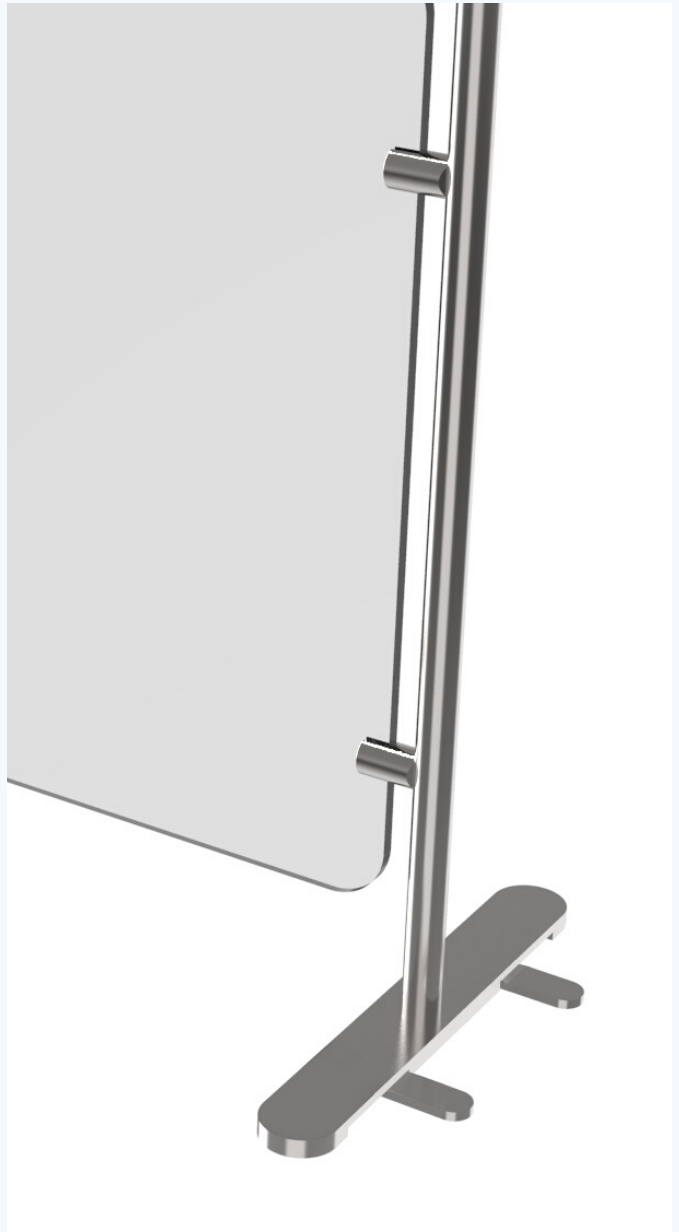

TARRISON

2020

WWW.TARRISON.COM

V.1.0

BARRIERS

Freestanding & Portable

A STEADY SOLUTION

THANKS TO OUR FOLD-OUT STABILIZING SUPPORTS

Tarrison Barrier Systems feature 1" diameter, 16 gauge posts with 1/2" thick base plates. All acrylic panels are 3/8" thick with smooth, radius corners. Every freestanding barrier kit includes (2) freestanding barrier posts with optional fold-out stabilizing feet, and (1) acrylic panel. All units feature a 3" pass under gap.

The dimensions below reflect the overall dimensions of the complete, installed unit.

	27" HIGH	36" HIGH	48" HIGH
24" WIDE	 TM-BF2427	 TM-BF2436	 TM-BF2448
36" WIDE	 TM-BF3627	 TM-BF3636	 TM-BF3648
48" WIDE	 TM-BF4827	 TM-BF4836	 TM-BF4848

Mounted

PROTECTED. PERMANENTLY.

THE ESSENTIAL SOLUTION FOR OUR ESSENTIAL SERVICES.

Tarrison Barrier Systems feature 1" diameter, 16 gauge posts with 1/2" thick base plates. All acrylic panels are 3/8" thick with smooth, radius corners. Every mounted barrier kit includes (2) barrier posts with round low-profile mounting flange, and (1) acrylic panel. All units feature a 3" pass under gap.